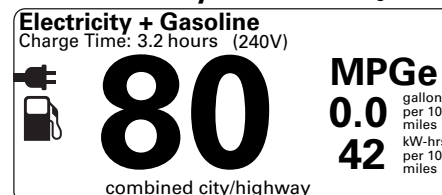

FUNCTIONAL

- 12.3" COLOR CLUSTR DISPLAY
- ADAPTIVE SUSPENSION
- BATTERY CAPACITY-14.4 KWH
- BLIND SPOT INFO SYS W/CTA
- CABIN PARTICULATE AND ODOR FILTER
- CONNECTED NAV (1-YR INCL)
- INTELL ACCESS W/PUSH START
- INTEL ADAPT CRUISE CONTROL
- LINCOLN CONNECT™- 4G MODEM WITH WIFI CAPABILITY
- LINCOLN DRIVE MODES
- PREM CONNECTIVITY:1YR PLAN
- REAR PARKING SENSORS
- SYNC@4 W/EVR & 13.2" SCRIN

SAFETY/SECURITY

- ADVANCETRAC™ WITH RSC
- AIR BAG - DRIVER KNEE
- AIRBAGS-DUAL-STAGE FRONT
- AIRBAGS - SIDE IMPACT / CURTAINS
- AUTO HIGH BEAMS
- PRE-COLLISION ASSIST W/AEB
- SECURILOCK® PASSIVE ANTI-THEFT SYSTEM
- SOS POST CRASH SYSTEM

WARRANTY

- 4YR/50K MILE WARRANTY
- 4YR/50K PICKUPDELIVERY SVC
- 6YR/70K MI POWERTRAIN WARR

INCLUDED ON THIS VEHICLE

(MSRP)

EQUIPMENT GROUP 300A

OPTIONAL EQUIPMENT/OTHER

2024 MODEL YEAR	
PRISTINE WHITE MET 3C	750.00
245/45R20 99V A/S BSW TIRES	
20" BRIGHT MACHINED ALUM WHL	1,150.00
FRONT LICENSE PLATE BRACKET	NO CHARGE

PRICE INFORMATION

BASE PRICE	$53,925.00
TOTAL OPTIONS/OTHER	1,900.00
TOTAL VEHICLE & OPTIONS/OTHER	55,825.00
DESTINATION & DELIVERY	1,395.00

EPA DOT Fuel Economy and Environment

Plug-In Hybrid Vehicle Electricity-Gasoline

Fuel Economy Small SUVs range from 14 to 123 MPG. The best vehicle rates 140 MPGe.

You save **$3,500** in fuel costs over 5 years compared to the average new vehicle.