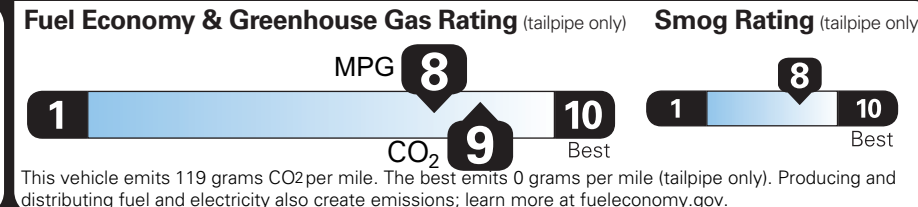

Actual results will vary for many reasons, including driving conditions and how you drive and maintain your vehicle. The average new vehicle gets 28 MPG and costs $9,750 to fuel over 5 years. Cost estimates are based on 15,000 miles per year at $3.60 per gallon and $.15 per kW-hr. This is a dual fueled automobile. MPGe is miles per gasoline gallon equivalent. Vehicle emissions are a significant cause of climate change and smog.

fueleconomy.gov

Calculate personalized estimates and compare vehicles

Smartphone QR Code

GOVERNMENT 5-STAR SAFETY RATINGS

Overall Vehicle Score **Not Rated**

Based on the combined ratings of frontal, side and rollover. Should ONLY be compared to other vehicles of similar size and weight.

Frontal Crash	Driver Passenger	★★★★★

Based on the risk of injury in a frontal impact. Should ONLY be compared to other vehicles of similar size and weight.

Side Crash	Front seat Rear seat	★★★★★

Based on the risk of injury in a side impact.

Rollover **Not Rated**

Based on the risk of rollover in a single-vehicle crash.

Star ratings range from 1 to 5 stars (★★★★★), with 5 being the highest. Source: National Highway Traffic Safety Administration (NHTSA). www.safercar.gov or 1-888-327-4236

THE LINCOLN WAY™ APP

Your Dashboard of Services & Features

1. Download the Lincoln Way app* and you can:
2. Remotely start, lock and unlock your vehicle
   - Locate your vehicle and check approximate fuel range
   - Receive vehicle health alerts

The Lincoln Connect™ modem is active and sending vehicle data (e.g., diagnostics) to Lincoln. See in-vehicle Settings for connectivity options.

Lincoln Protect™

Insist on Lincoln Protect! The only extended service plan fully backed by Lincoln and honored at every Lincoln dealership in the U.S., Canada and Mexico. See your Lincoln dealer or visit www.LincolnOwner.com

WARNING: Operating, servicing and maintaining a passenger vehicle, pickup truck, van, or off-road vehicle can expose you to chemicals including engine exhaust, carbon monoxide, phthalates, and lead, which are known to the State of California to cause cancer and birth defects or other reproductive harm. To minimize exposure, avoid breathing exhaust, do not idle the engine except as necessary, service your vehicle in a well-ventilated area and wear gloves or wash your hands frequently when servicing your vehicle. For more information go to www.P65Warnings.ca.gov/passenger-vehicle.

SCAN OR TEXT 5LRUL06853 TO 59173

Msg & Data rates may apply. Text HELP for help

www.lincoln.com/help/privacy-terms/

RAMP ONE	CL18	CONVOY	TOTAL MSRP $57,220.00
RAMP TWO	ITEM #: 63-M010 O/T 2		
This label is affixed pursuant to the Federal Automobile Information Disclosure Act. Gasoline, License, and Title Fees, State and Local taxes are not included. Dealer installed options or accessories are not included unless listed above.			RA101 N RD 2X 430 000223 01 10 24