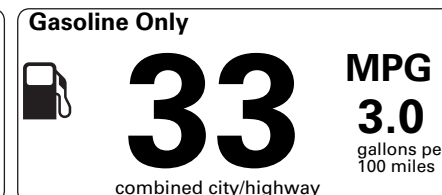

FUNCTIONAL

- 12.3" COLOR CLUSTR DISPLAY
- ADAPTIVE SUSPENSION
- BATTERY CAPACITY-14.4 KWH
- BLIND SPOT INFO SYS W/CTA
- CABIN PARTICULATE AND ODOR FILTER
- CONNECTED NAV (1-YR INCL)
- INTELL ACCESS W/PUSH START
- INTEL ADAPT CRUISE CONTROL
- LINCOLN CONNECT™- 4G MODEM WITH WIFI CAPABILITY
- LINCOLN DRIVE MODES
- PREM CONNECTIVITY:1YR PLAN
- REAR PARKING SENSORS
- SYNC@4 W/EVR & 13.2" SCRIN

SAFETY/SECURITY

- ADVANCETRAC™ WITH RSC
- AIR BAG - DRIVER KNEE
- AIRBAGS-DUAL-STAGE FRONT
- AIRBAGS - SIDE IMPACT / CURTAINS
- AUTO HIGH BEAMS
- PRE-COLLISION ASSIST W/AEB
- SECURILOCK® PASSIVE ANTI-THEFT SYSTEM
- SOS POST CRASH SYSTEM

WARRANTY

- 4YR/50K MILE WARRANTY
- 4YR/50K PICKUPDELIVERY SVC
- 6YR/70K MI POWERTRAIN WARR

INCLUDED ON THIS VEHICLE

(MSRP)

EQUIPMENT GROUP 300A

OPTIONAL EQUIPMENT/OTHER

2024 MODEL YEAR	
PRISTINE WHITE MET 3C	750.00
245/45R20 99V A/S BSW TIRES	
20" BRIGHT MACHINED ALUM WHL	1,150.00
FRONT LICENSE PLATE BRACKET	NO CHARGE

PRICE INFORMATION

BASE PRICE	$53,925.00
TOTAL OPTIONS/OTHER	1,900.00
TOTAL VEHICLE & OPTIONS/OTHER	55,825.00
DESTINATION & DELIVERY	1,395.00

EPA DOT Fuel Economy and Environment

Plug-In Hybrid Vehicle Electricity-Gasoline

Fuel Economy Small SUVs range from 14 to 123 MPG. The best vehicle rates 140 MPGe.

You save **$3,500** in fuel costs over 5 years compared to the average new vehicle.