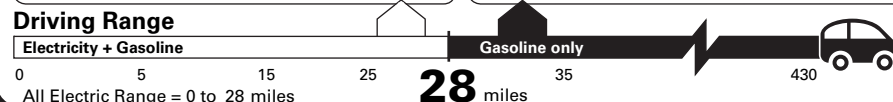

Annual fuel cost **$1,250**