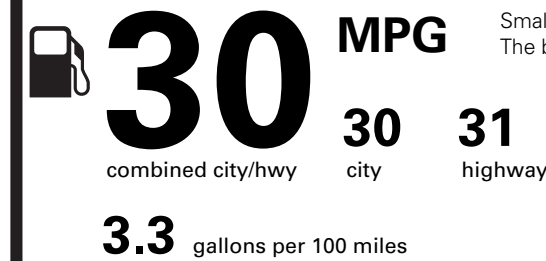

DEALER INSTALLED OPTIONS

- Trailer Tow Class I 1,395.00

PRICE INFORMATION

BASE PRICE	\$61,110.00
TOTAL OPTIONS/OTHER	8,600.00
TOTAL VEHICLE & OPTIONS/OTHER	69,710.00
DESTINATION & DELIVERY	1,595.00

(MSRP)

Fuel Economy and Environment

Fuel Economy

Small SUVs range from 14 to 118 MPG. The best vehicle rates 140 MPGe.

You save **\$750**

in fuel costs over 5 years compared to the average new vehicle.

Annual fuel cost