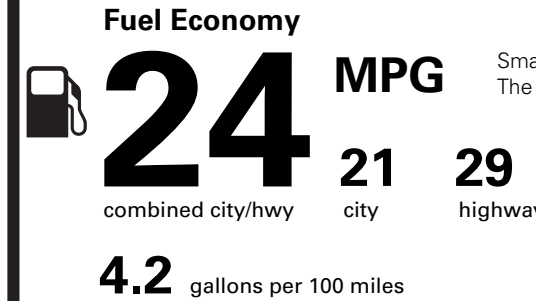

WARRANTY

- 4YR/50K MILE WARRANTY
- 4YR/50K PICKUPDELIVERY SVC
- 6YR/70K MI POWERTRAIN WARR

INCLUDED ON THIS VEHICLE

(MSRP)

EQUIPMENT GROUP 101A

OPTIONAL EQUIPMENT/OTHER

2025 MODEL YEAR	
DIAMOND RED MET CC	750.00
P255/55R20 A/S TIRES	
20" BRT MCH ALUM W/PNTD PCKTS	1,000.00
18" MINI SPARE WHEEL AND TIRE	250.00
50 STATE EMISSIONS	NO CHARGE
BLUECRUISE EQUIP: 4 YEAR INCL	
FRONT LICENSE PLATE BRACKET	NO CHARGE

PRICE INFORMATION

BASE PRICE	\$51,790.00
TOTAL OPTIONS/OTHER	2,000.00
TOTAL VEHICLE & OPTIONS/OTHER	53,790.00
DESTINATION & DELIVERY	1,595.00

EPA DOT Fuel Economy and Environment

Gasoline Vehicle

Small SUVs range from 14 to 118 MPG. The best vehicle rates 140 MPGe.