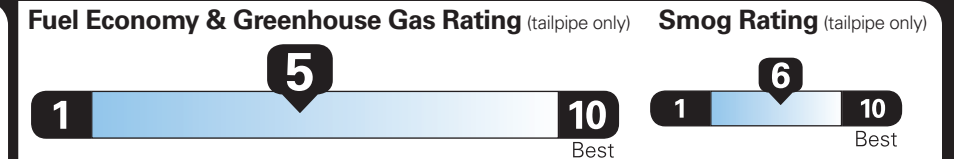

This vehicle emits 371 grams CO₂ per mile. The best emits 0 grams per mile (tailpipe only). Producing and distributing fuel also create emissions; learn more at fueleconomy.gov.

Actual results will vary for many reasons, including driving conditions and how you drive and maintain your vehicle. The average new vehicle gets 28 MPG and costs $9,500 to fuel over 5 years. Cost estimates are based on 15,000 miles per year at $3.50 per gallon. MPGe is miles per gasoline gallon equivalent. Vehicle emissions are a significant cause of climate change and smog.

fueleconomy.gov

Calculate personalized estimates and compare vehicles

GOVERNMENT 5-STAR SAFETY RATINGS

Overall Vehicle Score	Not Rated	
Based on the combined ratings of frontal, side and rollover. Should ONLY be compared to other vehicles of similar size and weight.		
Frontal Crash	Driver Passenger	Not Rated
Based on the risk of injury in a frontal impact. Should ONLY be compared to other vehicles of similar size and weight.		
Side Crash	Front seat Rear seat	Not Rated
Based on the risk of injury in a side impact.		
Rollover	Not Rated	
Based on the risk of rollover in a single-vehicle crash.		

Star ratings range from 1 to 5 stars (★★★★★), with 5 being the highest. Source: National Highway Traffic Safety Administration (NHTSA). www.safercar.gov or 1-888-327-4236

THE LINCOLN WAY™ APP

Your Dashboard of Services & Features

1. Download the Lincoln Way app* and you can:
2. Remotely start, lock and unlock your vehicle
   - Locate your vehicle and check approximate fuel range
   - Receive vehicle health alerts

The Lincoln Connect™ modem is active and sending vehicle data (e.g., diagnostics) to Lincoln. See in-vehicle Settings for connectivity options.

*Compatible with select smartphone platforms. Lincoln Connect service required (see App Terms for more information). Connected service and related feature functionality is subject to compatible AT&T-network availability. Evolving technology/cellular networks may affect functionality and availability, or continued provision of some features, prohibiting them from functioning. Message and data rates may apply. See your local Lincoln website for our privacy policy.

Lincoln Protect™

Insist on Lincoln Protect! The only extended service plan fully backed by Lincoln and honored at every Lincoln dealership in the U.S., Canada and Mexico. See your Lincoln dealer or visit www.LincolnOwner.com