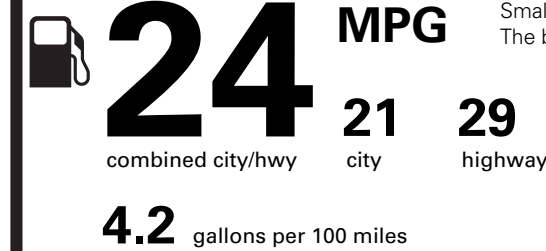

OPTIONAL EQUIPMENT/OTHER

- 18" MINI SPARE WHEEL AND TIRE 250.00
- 50 STATE EMISSIONS NO CHARGE
- BLUECRUISE EQUIP: 4 YEAR INCL FRONT LICENSE PLATE BRACKET NO CHARGE

DEALER INSTALLED OPTIONS

- Cargo Accessories & Mat Packag 395.00

PRICE INFORMATION

BASE PRICE	\$51,890.00
TOTAL OPTIONS/OTHER	5,430.00
TOTAL VEHICLE & OPTIONS/OTHER	57,320.00
DESTINATION & DELIVERY	1,595.00

EPA DOT Fuel Economy and Environment

Gasoline Vehicle

Fuel Economy