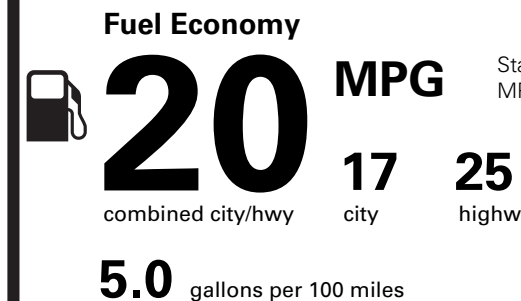

SAFETY/SECURITY

- ADVANCETRAC™ WITH RSC®
- AIRBAGS - SAFETY CANOPY®
- AIRBAGS-DRVR&PASS KNEE
- AIRBAGS-DUAL-STAGE FRONT
- AUTO HIGH BEAMS
- PERIMETER ALARM
- PERSONAL SAFETY SYSTEM™
- PRE-COLLISION ASSIST W/AEB
- TIRE PRESSURE MONITOR SYS

WARRANTY

- 4YR/50K MILE WARRANTY
- 4YR/50K PICKUPDELIVERY SVC
- 6YR/70K MI POWERTRAIN WARR

INCLUDED ON THIS VEHICLE

(MSRP)

EQUIPMENT GROUP 201A

7,995.00

- •HEAD-UP DISPLAY
- •BLUECRUISE EQUIP: 4 YEAR INCL
- •ILLUMINATION PACKAGE
- •ILLUMINATED LINCOLN STAR
- •ADAPTIVE PIXEL LED HDLMPS
- •LUXURY PACKAGE
- •PERF POS 30-WAY ACT MOT SEATS
- •REVEL ULTIMA 3D AUDIO-28SPK
- •HTD/VNT DRV/PASS/2R O/B STS

OPTIONAL EQUIPMENT/OTHER

2025 MODEL YEAR	
ASHER GRAY MET CC	750.00
.22" BMA W/MAGNETIC PNTD PKTS FLOOR LINERS,FRONT & 2ND ROW	200.00
50 STATE EMISSIONS	NO CHARGE
REAR DOOR SUNSHADES	
CARGO AREA COVER	75.00
FRONT LICENSE PLATE BRACKET	NO CHARGE

PRICE INFORMATION

BASE PRICE	$68,430.00
TOTAL OPTIONS/OTHER	9,020.00
TOTAL VEHICLE & OPTIONS/OTHER	77,450.00
DESTINATION & DELIVERY	1,595.00

EPA DOT Fuel Economy and Environment

Gasoline Vehicle

Standard SUVs range from 11 to 100 MPG. The best vehicle rates 140 MPGe.

You spend **$3,500**

more in fuel costs over 5 years compared to the average new vehicle.

Annual fuel cost **$2,600**