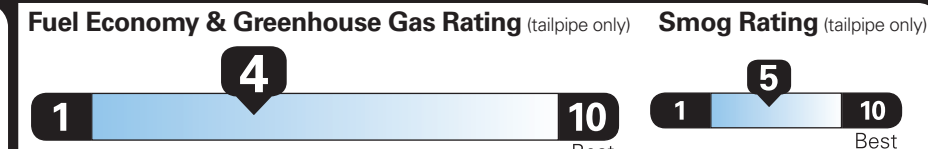

SAFETY/SECURITY

- ADVANCETRAC™ WITH RSC®
- AIRBAGS - SAFETY CANOPY®
- AIRBAGS-DRVR&PASS KNEE
- AIRBAGS-DUAL-STAGE FRONT
- AUTO HIGH BEAMS
- PERIMETER ALARM
- PERSONAL SAFETY SYSTEM™
- PRE-COLLISION ASSIST W/AEB
- TIRE PRESSURE MONITOR SYS

WARRANTY

- 4YR/50K MILE WARRANTY
- 4YR/50K PICKUPDELIVERY SVC
- 6YR/70K MI POWERTRAIN WARR

INCLUDED ON THIS VEHICLE

EQUIPMENT GROUP 100A

- WIRELESS CHARGING PAD
- BLUECRUISE EQUIP: 4 YEAR INCL

OPTIONAL EQUIPMENT/OTHER

- 2025 MODEL YEAR
- CERAMIC PEARL MET 3C 750.00
- .20" MAG BRIGHT W/PNTD PKTS
- .P255/55R20 A/S TIRES
- FLOOR LINERS,FRONT & 2ND ROW 200.00
- 50 STATE EMISSIONS NO CHARGE
- FRONT LICENSE PLATE BRACKET NO CHARGE

PRICE INFORMATION

BASE PRICE	(MSRP) $61,480.00
TOTAL OPTIONS/OTHER	950.00
TOTAL VEHICLE & OPTIONS/OTHER	62,430.00
DESTINATION & DELIVERY	1,595.00

EPA DOT Fuel Economy and Environment

Gasoline Vehicle

Fuel Economy
20 MPG
combined city/hwy city highway
5.0 gallons per 100 miles

Standard SUVs range from 11 to 100 MPG. The best vehicle rates 140 MPGe.

You spend
$3,500

more in fuel costs over 5 years compared to the average new vehicle.

Annual fuel cost
$2,600

This vehicle emits 447 grams CO₂ per mile. The best emits 0 grams per mile (tailpipe only). Producing and distributing fuel also create emissions; learn more at fueleconomy.gov.

Actual results will vary for many reasons, including driving conditions and how you drive and maintain your vehicle. The average new vehicle gets 28 MPG and costs $9,500 to fuel over 5 years. Cost estimates are based on 15,000 miles per year at $3.50 per gallon. MPGe is miles per gasoline gallon equivalent. Vehicle emissions are a significant cause of climate change and smog.

fueleconomy.gov

Calculate personalized estimates and compare vehicles

Smartphone QR Code™

GOVERNMENT 5-STAR SAFETY RATINGS

Overall Vehicle Score	Not Rated	
Based on the combined ratings of frontal, side and rollover. Should ONLY be compared to other vehicles of similar size and weight.		
Frontal Crash	Driver Passenger	Not Rated
Based on the risk of injury in a frontal impact. Should ONLY be compared to other vehicles of similar size and weight.		
Side Crash	Front seat Rear seat	★ ★ ★ ★ ★ ★ ★ ★ ★ ★
Based on the risk of injury in a side impact.		
Rollover	★ ★ ★ ★	
Based on the risk of rollover in a single-vehicle crash.		

Star ratings range from 1 to 5 stars (★ ★ ★ ★ ★), with 5 being the highest.
Source: National Highway Traffic Safety Administration (NHTSA).
www.safercar.gov or 1-888-327-4236

THE LINCOLN WAY™ APP

Your Dashboard of Services & Features

1. Download the Lincoln Way app* and you can:
2. Remotely start, lock and unlock your vehicle
   - Locate your vehicle and check approximate fuel range
   - Receive vehicle health alerts

The Lincoln Connect™ modem is active and sending vehicle data (e.g., diagnostics) to Lincoln. See in-vehicle Settings for connectivity options.

Lincoln Protect™

Insist on Lincoln Protect! The only extended service plan fully backed by Lincoln and honored at every Lincoln dealership in the U.S., Canada and Mexico. See your Lincoln dealer or visit www.LincolnOwner.com

WARNING: Operating, servicing and maintaining a passenger vehicle, pickup truck, van, or off-road vehicle can expose you to chemicals including engine exhaust, carbon monoxide, phthalates, and lead, which are known to the State of California to cause cancer and birth defects or other reproductive harm. To minimize exposure, avoid breathing exhaust, do not idle the engine except as necessary, service your vehicle in a well-ventilated area and wear gloves or wash your hands frequently when servicing your vehicle. For more information go to www.P65Warnings.ca.gov/passenger-vehicle.

SCAN OR TEXT 5LSGL14025 TO 59173

Msg & Data rates may apply. Text HELP for help

www.lincoln.com/help/privacy-terms/