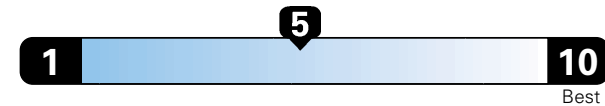

2025 MODEL YEAR

Jeep GRAND CHEROKEE ALTITUDE X 4X4

For more information visit: www.jeep.com
or call 1-877-IAM-JEEP

FCA US LLC

THIS VEHICLE IS MANUFACTURED TO MEET SPECIFIC UNITED STATES REQUIREMENTS. THIS VEHICLE IS NOT MANUFACTURED FOR SALE OR REGISTRATION OUTSIDE OF THE UNITED STATES.

MANUFACTURER'S SUGGESTED RETAIL PRICE OF THIS MODEL INCLUDING DEALER PREPARATION

Base Price: $39,035

JEOP GRAND CHEROKEE LAREDO 4X4
Exterior Color: Bright White Clear-Coat Exterior Paint
Interior Color: Global Black Interior Color
Interior: Capri Leatherette / Suede Seats
Engine: 3.6L V6 24V VVT Engine w/ ESS
Transmission: 8-Speed Automatic 8HP50 Transmission
STANDARD EQUIPMENT (UNLESS REPLACED BY OPTIONAL EQUIPMENT)

FUNCTIONAL/SAFETY FEATURES

- Advanced Multistage Front Air Bags
- Supplemental Side-Curtain Front and Rear Air Bags
- Supplemental Front Seat-Mounted Side Air Bags
- Driver Inflatable Knee-Bolster Air Bag
- Passenger Inflatable Knee-Bolster Air Bag
- Quadra-Trac I® 4WD System
- Adaptive Cruise Control with Stop and Go
- Active Lane-Management System
- Full-Speed Forward-Collision Warning Plus
- ParkView® Rear Back-Up Camera
- ParkSense® Rear Park-Assist with Stop
- Blind-Spot and Cross-Path Detection
- Advanced Brake-Assist
- Rear-View Day / Night Mirror
- Anti-Lock 4-Wheel Disc Brakes
- Electronic Stability Control
- Hill-Start Assist
- Tire Pressure Monitoring Display
- Compact Spare Tire
- Conventional Differential Front Axle w/ Disconnect
- Speed-Sensitive Power Locks
- Security Alarm
- Rear-Seat Object Alert

INTERIOR FEATURES